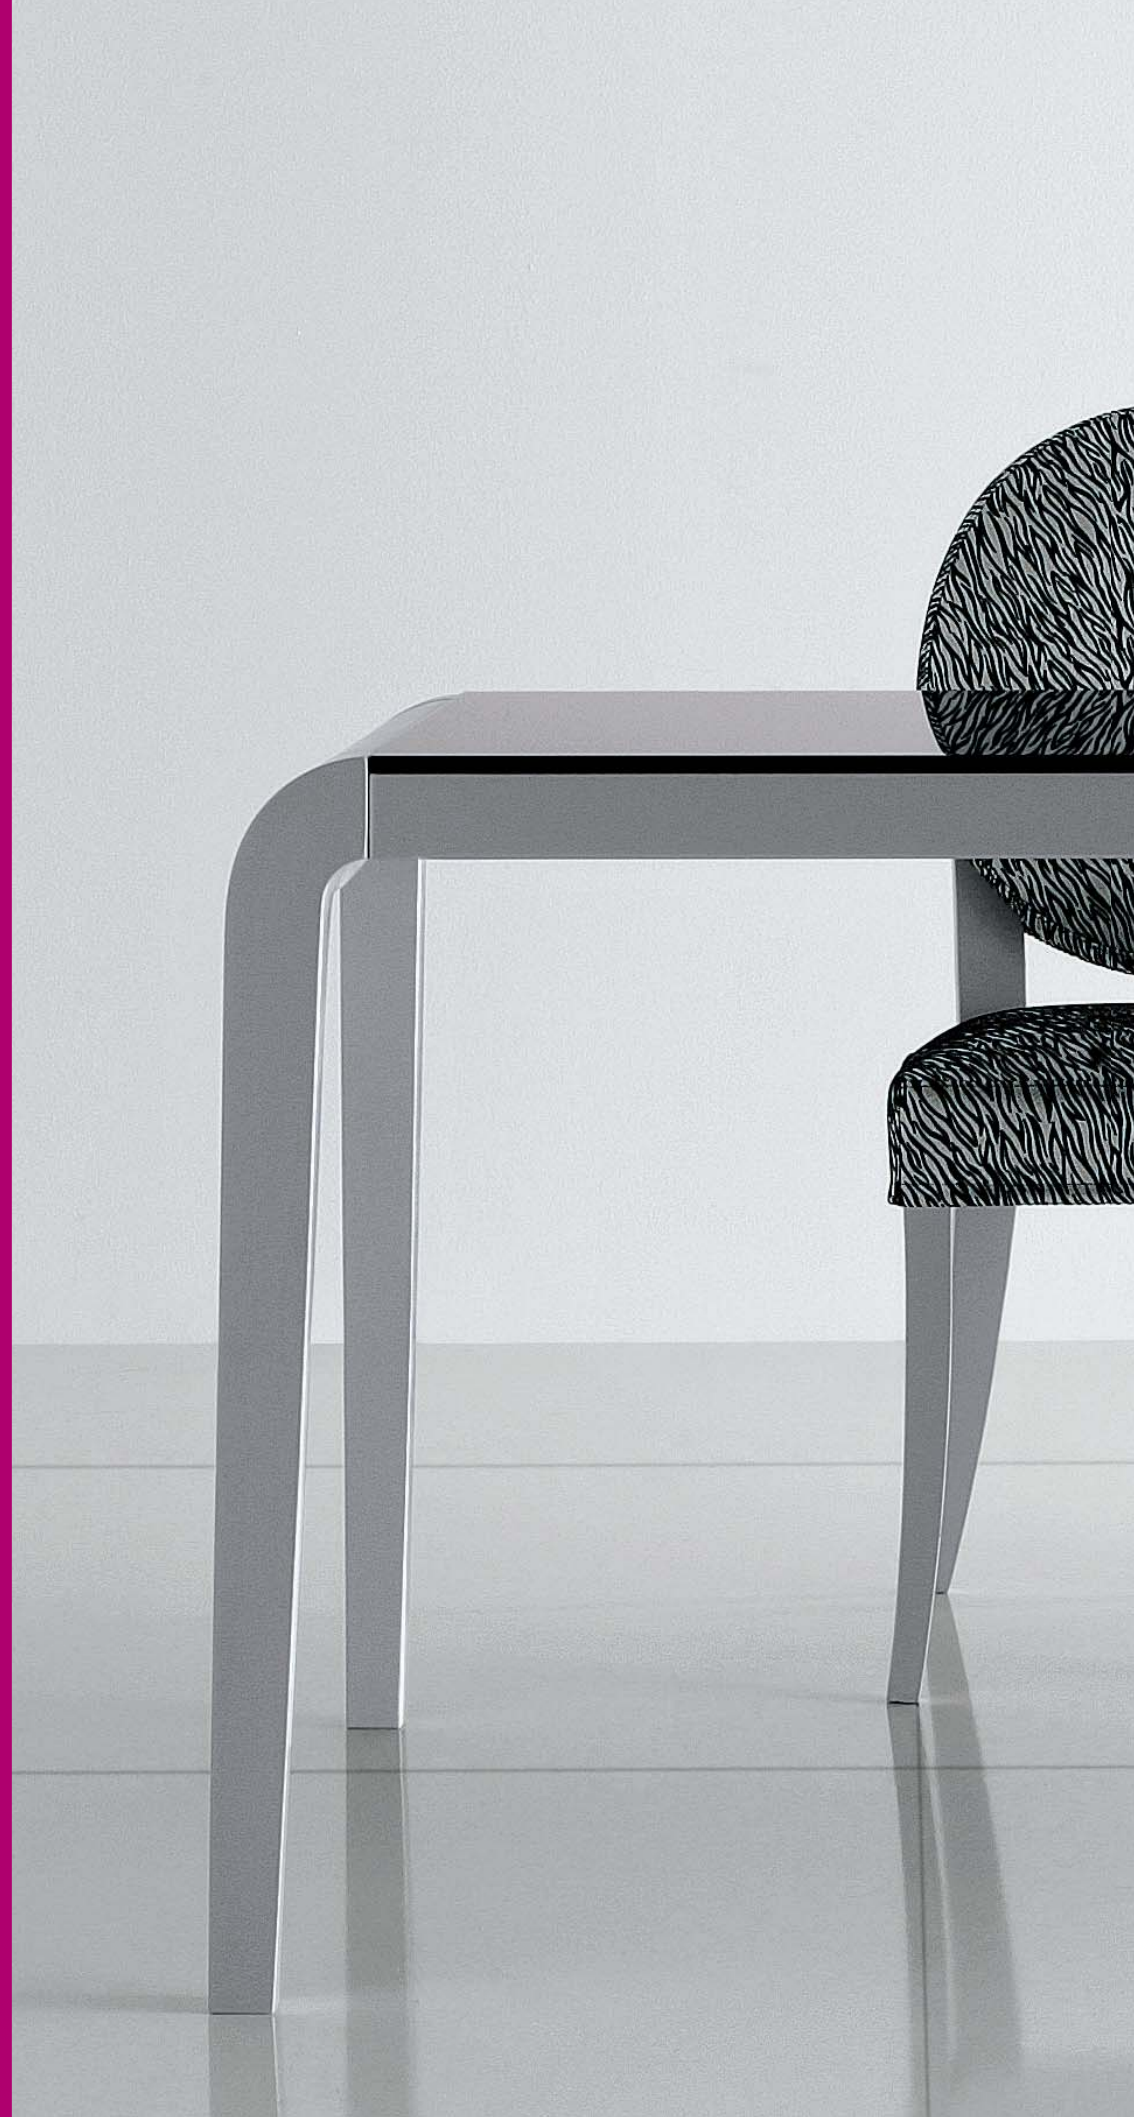

**HILTON**  
design EPI Studio

7H6139

Tavolo allungabile con struttura in massello impiallacciato, laccato opaco, laccato lucido o decoro in foglia; piano e allunga in vetro temperato laccato.

Extending table with a veneered solid wood frame, with the following finishes: matt lacquered, glossy lacquered or leaf decoration. The top and the extension are in lacquered tempered glass.