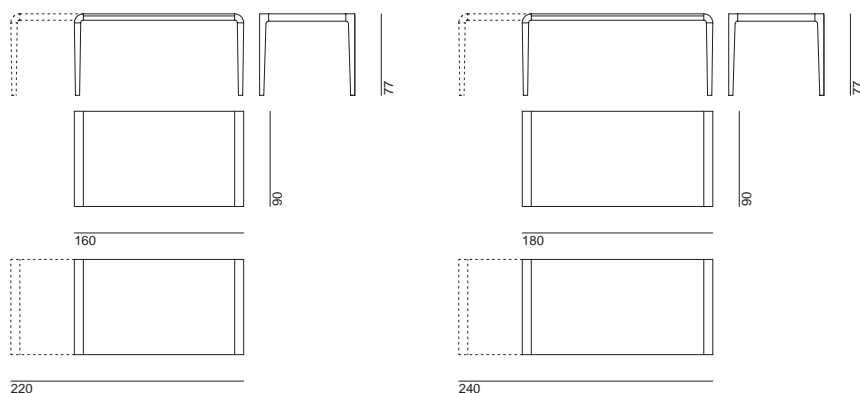

Tavolo allungabile con struttura in massello impiallacciato, laccato opaco, laccato lucido o decoro in foglia; piano e allunga in vetro temperato laccato.

Extending table with a veneered solid wood frame, with the following finishes: matt lacquered, glossy lacquered or leaf decoration. The top and the extension are in lacquered tempered glass.

Ausziehbarer Tisch mit Korpus aus furniertem Massivholz, matt lackiert, glänzend lackiert oder mit Blattdekor; Platte und Auszug aus lackiertem gehärtetem Glas.

Table allongeable avec structure en bois massif plaqué, laqué opaque, laqué brillant ou décor en feuille; plateau et rallonge en verre trempé laqué.

Mesa extensible con estructura de madera maciza chapada, lacada opaca, lacada brillante o con decoración de hoja; sobre y extensión de cristal templado lacado.

Раздвижной стол, каркас из массива древесины, отделка: фанеровка, матовая лакировка, глянцевая лакировка, декоративная листовая отделка; столешница и выдвигающая столешница из лакированного закаленного стекла.