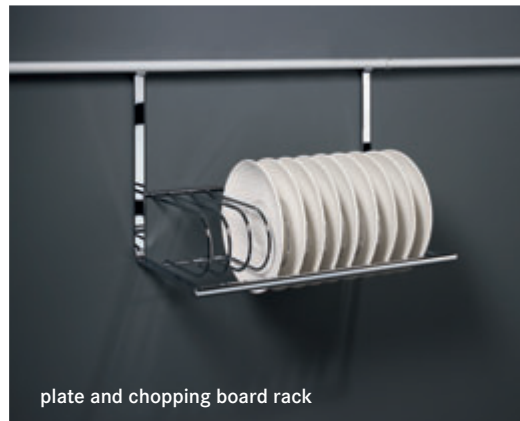

**More ideas per
centimetre.**

With a lot of
love for detail.

A classic since several years. Here again we find the combination of form and function, quality and design so typical of Kesseböhmer. The flexible system can be extended by numerous practical household aides without problems. A special highlight, for instance, is the 3-level roll holder. Its patented rocker makes it possible for users to tear off recalcitrant plastic wrap. This is just one of many examples for an entire series of nifty ideas.

coffee bag holder

quiver holder

spice rack/2-tier

paper towel holder

plate and chopping board rack

lid holder

holder for writing utensils

mixer holder

holder for breakfast dishes

LINERO 2000

Set suspension rail LINERO 2000

All components in stainless steel look or aluminium look/bi-colour

rail length [mm]	stainless steel look	aluminium look/bi-colour
	set no.	set no.
600	✓	✓
900	✓	✓
1200	✓	✓
1500	✓	✓

Sets complete with 1 function rail, 2 end caps,
1 connector and screws/dowels

wine bottle rack

cookery-book holder

knife holder /steel

roll holder

multi-purpose rack

towel rail

quiver holder