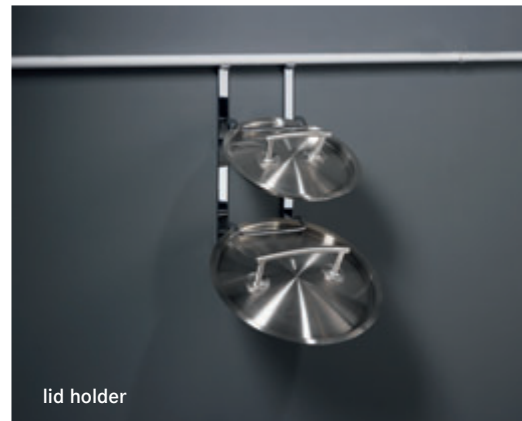

**More ideas per  
centimetre.**

With a lot of  
love for detail.

**A classic since several years.** Here again we find the combination of form and function, quality and design so typical of Kesseböhmer. The flexible system can be extended by numerous practical household aides without problems. A special highlight, for instance, is the 3-level roll holder. Its patented rocker makes it possible for users to tear off recalcitrant plastic wrap. This is just one of many examples for an entire series of nifty ideas.

coffee bag holder

quiver holder

spice rack/2-tier

paper towel holder

plate and chopping board rack

lid holder

holder for writing utensils

mixer holder