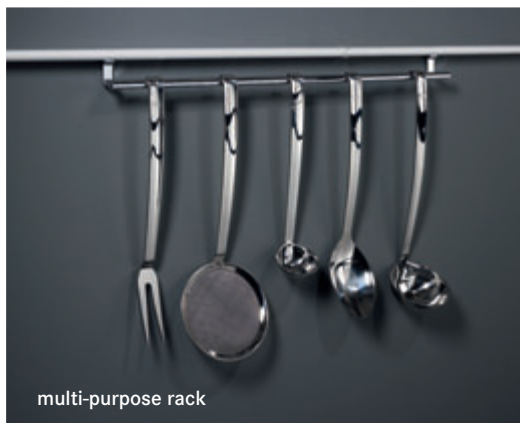

Sets complete with 1 function rail, 2 end caps, 1 connector and screws/dowels

wine bottle rack

cookery-book holder

knife holder /steel

roll holder

multi-purpose rack

towel rail

quiver holder

hook rail/6 hooks

holder for dishwashing stuff

### Clip-on accessories LINERO 2000

All components in stainless steel look or aluminium look/bi-colour

accessory	dimensons of accessories	aluminium look	stainless steel look	bi-colour
		set no.	set no.	set no.
hook rail/2 hooks	length: 87	✓	✓	✓
hook rail/6 hooks	length: 380	✓	✓	✓
towel rail	length: 571	✓	✓	✓
roll holder	352 x 150 x 305	✓	✓	✓
paper towel holder	352 x 150 x 255	✓	✓	✓
multi-purpose rack	440 x 150 x 275	✓	✓	✓
spice rack/2-tier	380 x 80 x 275	✓	✓	✓
lid holder	115 x 80 x 255	✓	✓	✓
coffee bag holder	195 x 80 x 290	✓	✓	✓
plate and chopping board rack	380 x 190 x 255	✓	✓	✓
wine bottle rack	380 x 190 x 275	✓	✓	✓
knife holder/wood	380 x 80 x 370	✓	✓	✓
knife holder/steel	380 x 80 x 370	✓	✓	✓
cookery-book holder	440 x 74 x 320	✓	✓	✓
holder for breakfast dishes	440 x 150 x 370	✓	✓	✓
quiver holder	380 x 150 x 370	✓	✓	✓
holder for writing utensils	145 x 150 x 275	✓	✓	✓
mixer holder	293 x 150 x 275	✓	✓	✓
holder for dishwashing stuff	503 x 150 x 275	✓	✓	✓
quiver holder	147 x 150 x 335	✓	✓	✓