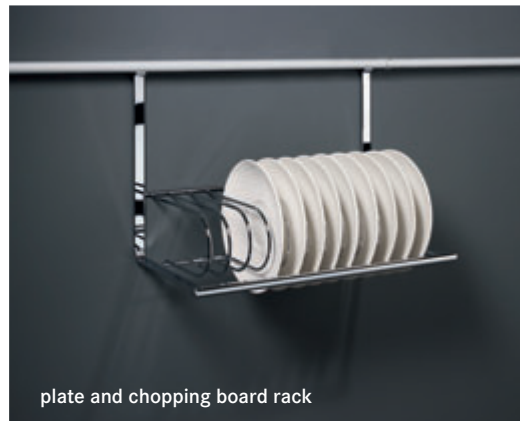

**More ideas per  
centimetre.**

With a lot of  
love for detail.

**A classic since several years.** Here again we find the combination of form and function, quality and design so typical of Kesseböhmer. The flexible system can be extended by numerous practical household aides without problems. A special highlight, for instance, is the 3-level roll holder. Its patented rocker makes it possible for users to tear off recalcitrant plastic wrap. This is just one of many examples for an entire series of nifty ideas.

coffee bag holder

quiver holder

spice rack/2-tier

paper towel holder

plate and chopping board rack

lid holder

holder for writing utensils

mixer holder

holder for breakfast dishes