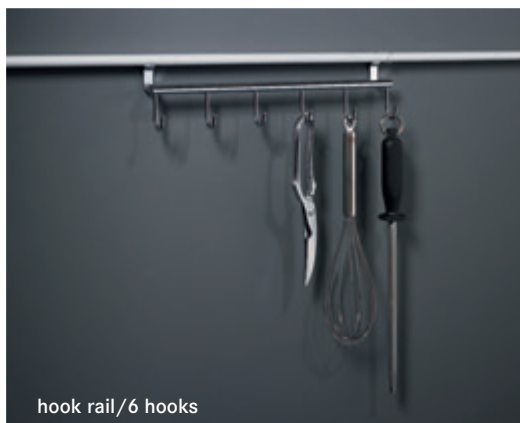

Sets complete with 1 function rail, 2 end caps, 1 connector and screws/dowels

wine bottle rack

cookery-book holder

knife holder /steel

roll holder

multi-purpose rack

towel rail

quiver holder

hook rail/6 hooks

holder for dishwashing stuff

### Clip-on accessories LINERO 2000

All components in stainless steel look or aluminium look/bi-colour

accessory	dimensons of accessories	aluminium look	stainless steel look	bi-colour
		set no.	set no.	set no.
hook rail/2 hooks	length: 87	✓	✓	✓
hook rail/6 hooks	length: 380	✓	✓	✓
towel rail	length: 571	✓	✓	✓
roll holder	352 x 150 x 305	✓	✓	✓
paper towel holder	352 x 150 x 255	✓	✓	✓
multi-purpose rack	440 x 150 x 275	✓	✓	✓
spice rack/2-tier	380 x 80 x 275	✓	✓	✓
lid holder	115 x 80 x 255	✓	✓	✓
coffee bag holder	195 x 80 x 290	✓	✓	✓
plate and chopping board rack	380 x 190 x 255	✓	✓	✓
wine bottle rack	380 x 190 x 275	✓	✓	✓
knife holder/wood	380 x 80 x 370	✓	✓	✓
knife holder/steel	380 x 80 x 370	✓	✓	✓
cookery-book holder	440 x 74 x 320	✓	✓	✓
holder for breakfast dishes	440 x 150 x 370	✓	✓	✓
quiver holder	380 x 150 x 370	✓	✓	✓
holder for writing utensils	145 x 150 x 275	✓	✓	✓
mixer holder	293 x 150 x 275	✓	✓	✓
holder for dishwashing stuff	503 x 150 x 275	✓	✓	✓
quiver holder	147 x 150 x 335	✓	✓	✓