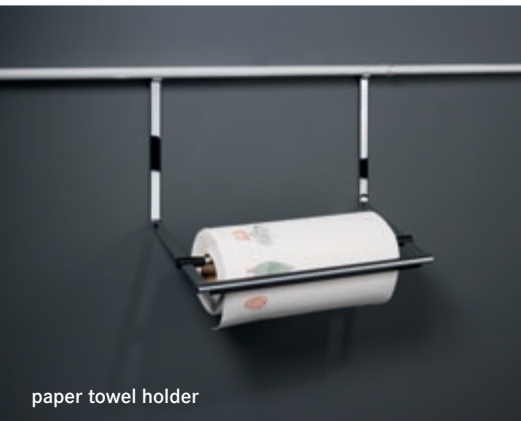

**More ideas per  
centimetre.**

With a lot of  
love for detail.

**A classic since several years.** Here again we find the combination of form and function, quality and design so typical of Kesseböhmer. The flexible system can be extended by numerous practical household aides without problems. A special highlight, for instance, is the 3-level roll holder. Its patented rocker makes it possible for users to tear off recalcitrant plastic wrap. This is just one of many examples for an entire series of nifty ideas.

coffee bag holder

quiver holder

spice rack/2-tier

paper towel holder

plate and chopping board rack

lid holder

holder for writing utensils

mixer holder