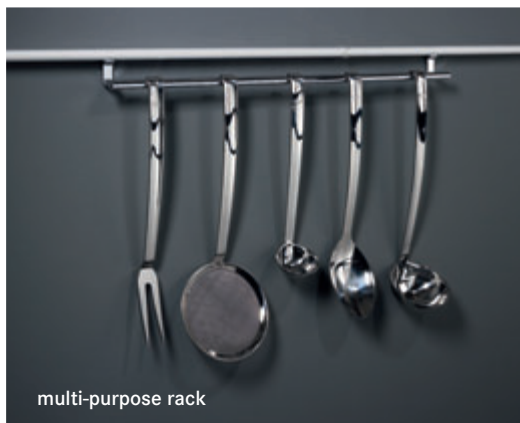

holder for breakfast dishes

LINERO 2000

Set suspension rail LINERO 2000

All components in stainless steel look or aluminium look/bi-colour

rail length [mm]	stainless steel look	aluminium look/bi-colour
	set no.	set no.
600	✓	✓
900	✓	✓
1200	✓	✓
1500	✓	✓

Sets complete with 1 function rail, 2 end caps,
1 connector and screws/dowels

wine bottle rack

cookery-book holder

knife holder /steel

roll holder

multi-purpose rack

towel rail

quiver holder

hook rail/6 hooks

holder for dishwashing stuff

Clip-on accessories LINERO 2000

All components in stainless steel look or aluminium look/bi-colour

accessory	dimensons of accessories	aluminium look	stainless steel look	bi-colour
		set no.	set no.	set no.
hook rail/2 hooks	length: 87	✓	✓	✓
hook rail/6 hooks	length: 380	✓	✓	✓
towel rail	length: 571	✓	✓	✓
roll holder	352 x 150 x 305	✓	✓	✓
paper towel holder	352 x 150 x 255	✓	✓	✓
multi-purpose rack	440 x 150 x 275	✓	✓	✓
spice rack/2-tier	380 x 80 x 275	✓	✓	✓
lid holder	115 x 80 x 255	✓	✓	✓
coffee bag holder	195 x 80 x 290	✓	✓	✓
plate and chopping board rack	380 x 190 x 255	✓	✓	✓
wine bottle rack	380 x 190 x 275	✓	✓	✓
knife holder/wood	380 x 80 x 370	✓	✓	✓
knife holder/steel	380 x 80 x 370	✓	✓	✓
cookery-book holder	440 x 74 x 320	✓	✓	✓
holder for breakfast dishes	440 x 150 x 370	✓	✓	✓
quiver holder	380 x 150 x 370	✓	✓	✓
holder for writing utensils	145 x 150 x 275	✓	✓	✓
mixer holder	293 x 150 x 275	✓	✓	✓
holder for dishwashing stuff	503 x 150 x 275	✓	✓	✓
quiver holder	147 x 150 x 335	✓	✓	✓