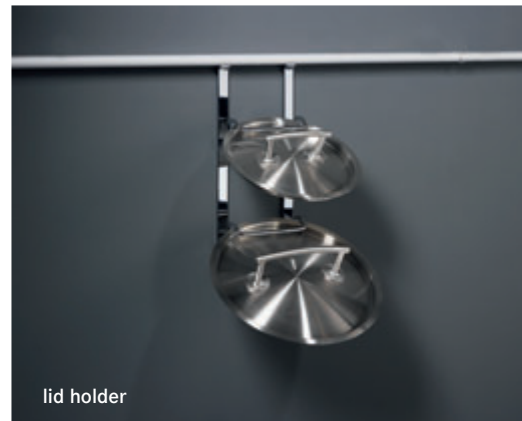

**More ideas per
centimetre.**

With a lot of
love for detail.

A classic since several years. Here again we find the combination of form and function, quality and design so typical of Kesseböhmer. The flexible system can be extended by numerous practical household aides without problems. A special highlight, for instance, is the 3-level roll holder. Its patented rocker makes it possible for users to tear off recalcitrant plastic wrap. This is just one of many examples for an entire series of nifty ideas.

coffee bag holder

quiver holder

spice rack/2-tier

paper towel holder

plate and chopping board rack

lid holder

holder for writing utensils

mixer holder

holder for breakfast dishes

LINERO 2000

Set suspension rail LINERO 2000

All components in stainless steel look or aluminium look/bi-colour

rail length [mm]	stainless steel look	aluminium look/bi-colour
	set no.	set no.
600	✓	✓
900	✓	✓
1200	✓	✓
1500	✓	✓

hook rail/6 hooks

holder for dishwashing stuff

Clip-on accessories LINERO 2000

All components in stainless steel look or aluminium look/bi-colour

accessory	dimensons of accessories	aluminium look	stainless steel look	bi-colour
		set no.	set no.	set no.
hook rail/2 hooks	length: 87	✓	✓	✓
hook rail/6 hooks	length: 380	✓	✓	✓
towel rail	length: 571	✓	✓	✓
roll holder	352 x 150 x 305	✓	✓	✓
paper towel holder	352 x 150 x 255	✓	✓	✓
multi-purpose rack	440 x 150 x 275	✓	✓	✓
spice rack/2-tier	380 x 80 x 275	✓	✓	✓
lid holder	115 x 80 x 255	✓	✓	✓
coffee bag holder	195 x 80 x 290	✓	✓	✓
plate and chopping board rack	380 x 190 x 255	✓	✓	✓
wine bottle rack	380 x 190 x 275	✓	✓	✓
knife holder/wood	380 x 80 x 370	✓	✓	✓
knife holder/steel	380 x 80 x 370	✓	✓	✓
cookery-book holder	440 x 74 x 320	✓	✓	✓
holder for breakfast dishes	440 x 150 x 370	✓	✓	✓
quiver holder	380 x 150 x 370	✓	✓	✓
holder for writing utensils	145 x 150 x 275	✓	✓	✓
mixer holder	293 x 150 x 275	✓	✓	✓
holder for dishwashing stuff	503 x 150 x 275	✓	✓	✓
quiver holder	147 x 150 x 335	✓	✓	✓