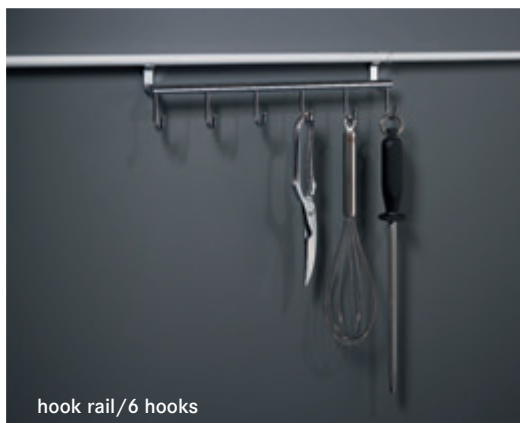

holder for breakfast dishes

LINERO 2000

Set suspension rail LINERO 2000

All components in stainless steel look or aluminium look/bi-colour

rail length [mm]	stainless steel look	aluminium look/bi-colour
	set no.	set no.
600	✓	✓
900	✓	✓
1200	✓	✓
1500	✓	✓

Sets complete with 1 function rail, 2 end caps,
1 connector and screws/dowels

wine bottle rack

cookery-book holder

knife holder /steel

roll holder

multi-purpose rack

towel rail

quiver holder

hook rail/6 hooks

holder for dishwashing stuff

Clip-on accessories LINERO 2000

All components in stainless steel look or aluminium look/bi-colour

accessory	dimensons of accessories	aluminium look	stainless steel look	bi-colour
		set no.	set no.	set no.
hook rail/2 hooks	length: 87	✓	✓	✓
hook rail/6 hooks	length: 380	✓	✓	✓
towel rail	length: 571	✓	✓	✓
roll holder	352 x 150 x 305	✓	✓	✓
paper towel holder	352 x 150 x 255	✓	✓	✓
multi-purpose rack	440 x 150 x 275	✓	✓	✓
spice rack/2-tier	380 x 80 x 275	✓	✓	✓
lid holder	115 x 80 x 255	✓	✓	✓
coffee bag holder	195 x 80 x 290	✓	✓	✓
plate and chopping board rack	380 x 190 x 255	✓	✓	✓
wine bottle rack	380 x 190 x 275	✓	✓	✓
knife holder/wood	380 x 80 x 370	✓	✓	✓
knife holder/steel	380 x 80 x 370	✓	✓	✓
cookery-book holder	440 x 74 x 320	✓	✓	✓
holder for breakfast dishes	440 x 150 x 370	✓	✓	✓
quiver holder	380 x 150 x 370	✓	✓	✓
holder for writing utensils	145 x 150 x 275	✓	✓	✓
mixer holder	293 x 150 x 275	✓	✓	✓
holder for dishwashing stuff	503 x 150 x 275	✓	✓	✓
quiver holder	147 x 150 x 335	✓	✓	✓