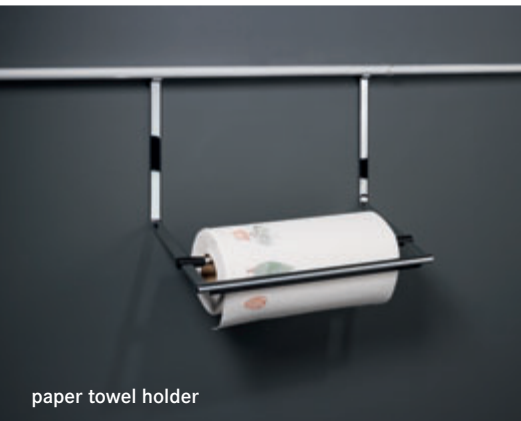

LINERO 2000

**More ideas per
centimetre.**

LINERO 2000

Design creates order. Useful and at the same time innovative accessories are a great help for the cook and does every kitchen credit. Ideal for using the recess adequately. With this system, which can be extended without limits, you achieve attractive accents when planning your kitchen. Yet there supposedly exist cooks who simply find it practical ...

**More ideas per
centimetre.**

With a lot of
love for detail.

A classic since several years. Here again we find the combination of form and function, quality and design so typical of Kesseböhmer. The flexible system can be extended by numerous practical household aides without problems. A special highlight, for instance, is the 3-level roll holder. Its patented rocker makes it possible for users to tear off recalcitrant plastic wrap. This is just one of many examples for an entire series of nifty ideas.

coffee bag holder

quiver holder

spice rack/2-tier

paper towel holder

plate and chopping board rack

lid holder

holder for writing utensils

mixer holder

holder for breakfast dishes

LINERO 2000

Set suspension rail LINERO 2000

All components in stainless steel look or aluminium look/bi-colour

rail length [mm]	stainless steel look	aluminium look/bi-colour
	set no.	set no.
600	✓	✓
900	✓	✓
1200	✓	✓
1500	✓	✓